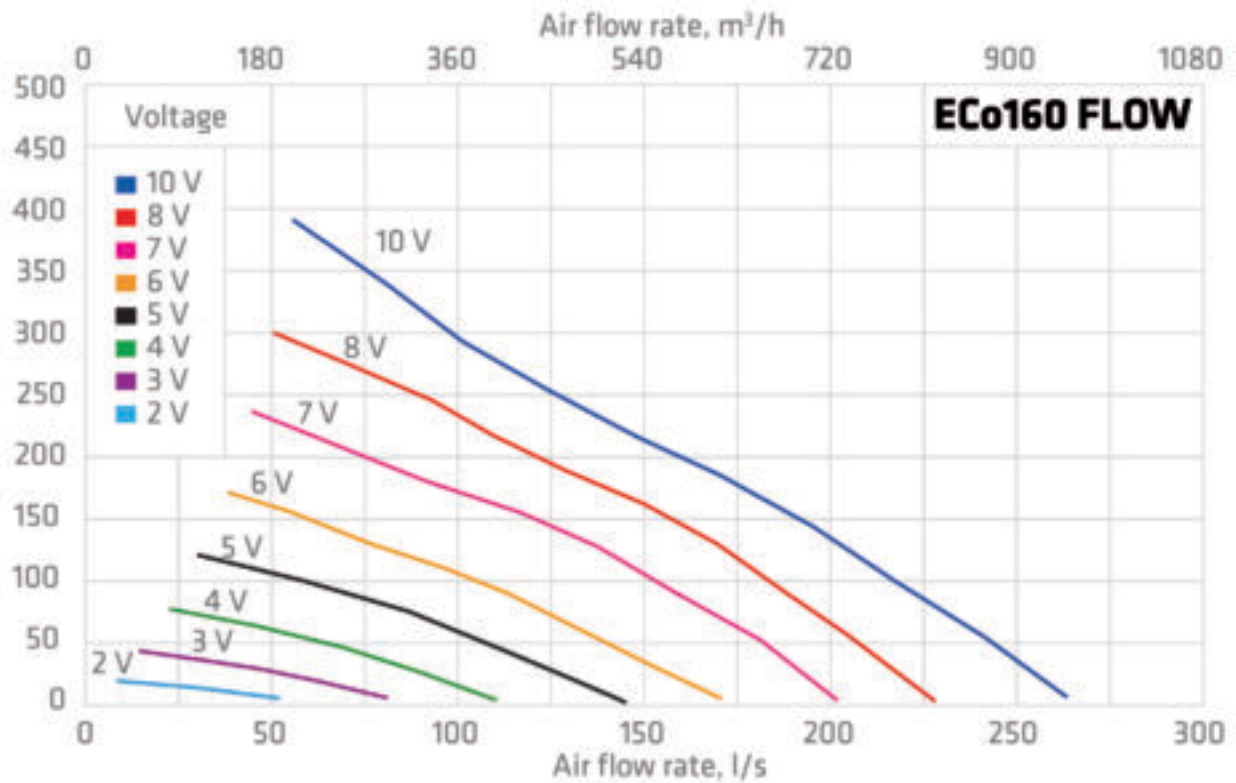

ECO160P/500 FLOW ВЕНТИЛЯТОР

Vilpe Oy Ab

Kauppatie 9, FI-65610 Mustasaari
Telephone +358 20 123 3200

24.07.2020

Sales & Technical Support | FI +358 20 123 3233 | EN +358 20 123 3222 | RU +358 20 123 3290 | SE +46 70 511 2020 | PL +48 71 740 2623
myynti@sktuote.fi | sales@sktuote.fi

FI: Pidätämme oikeuden muutoksiin ilman ennakkoilmoitusta.
SE: Vi reserverar oss för eventuella ändringar och fel i produktinformationen.
EN: We reserve the right to change these terms and conditions at any time.

RU: Мы оставляем за собой право на внесение изменений без предварительного уведомления.
PL: Zachowujemy prawo do zmian bez wcześniejszej informacji.
DE: Technische Änderungen behalten wir uns ohne vorherige Ankündigung vor.